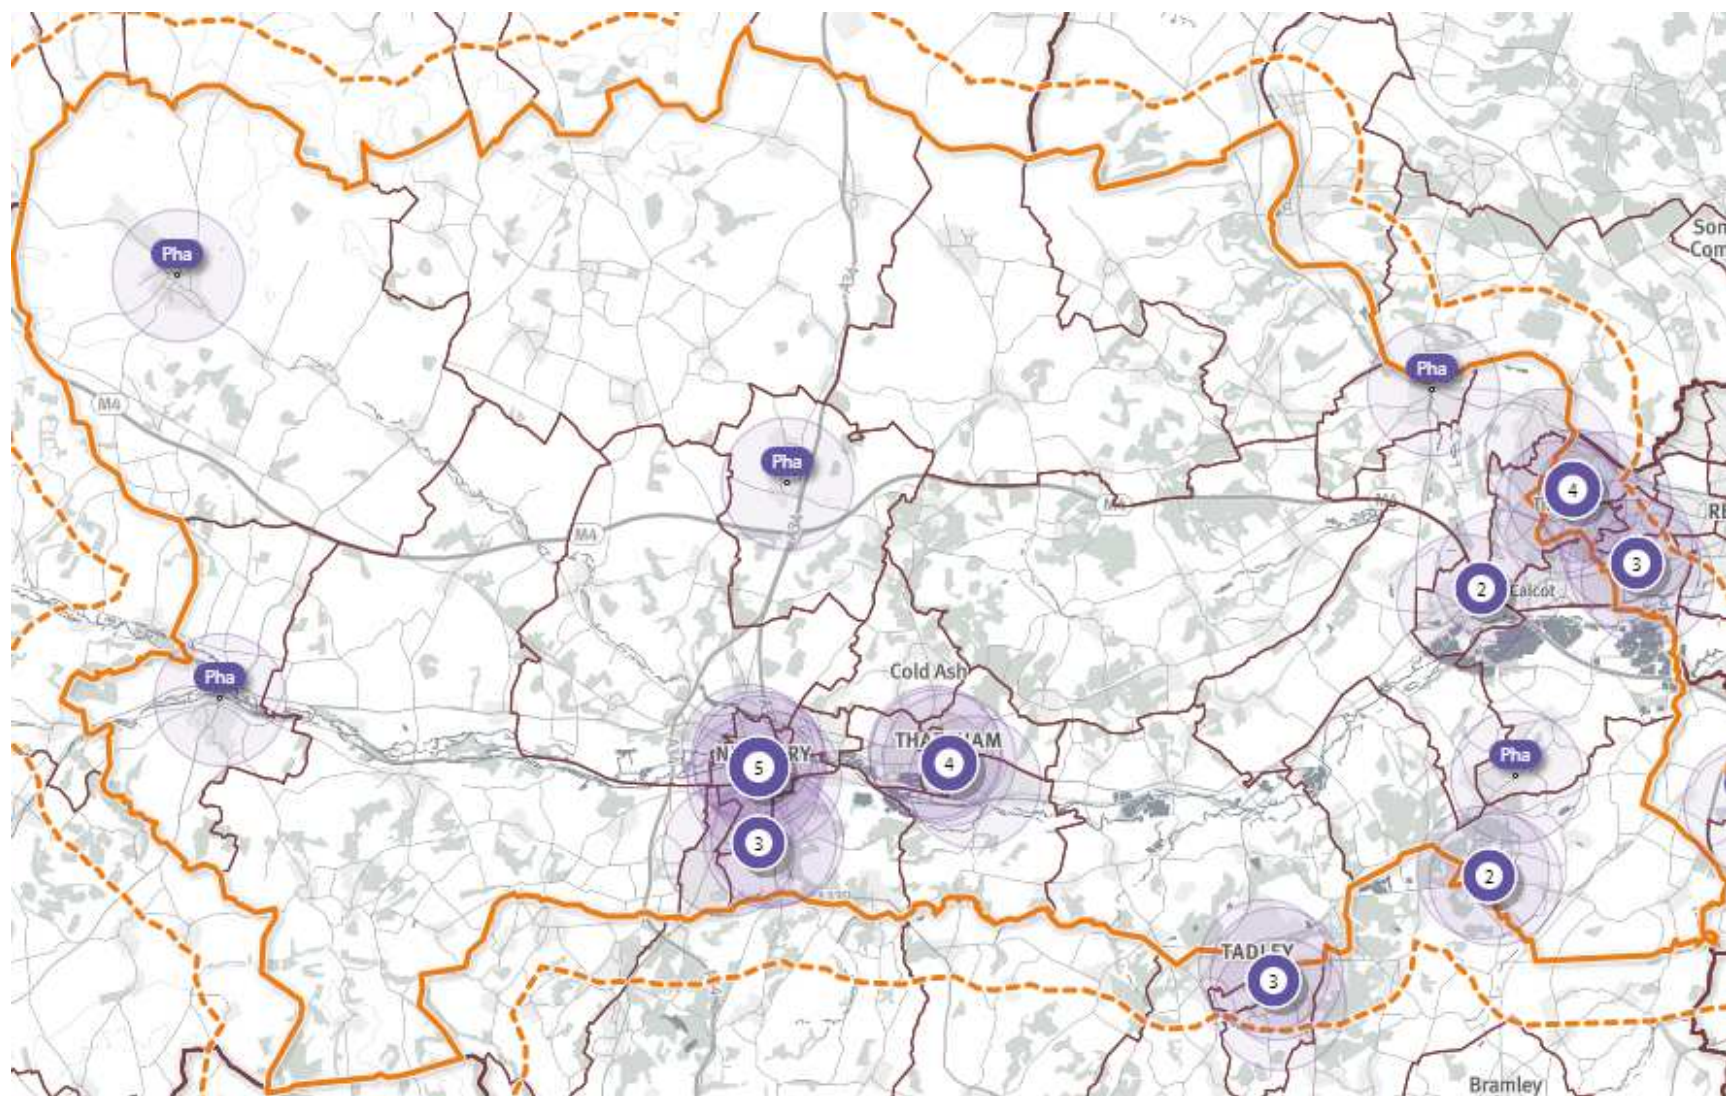

Map 8: Pharmacies inside and within 1.6km (1 mile) of West Berkshire border

Legend:

- 1.6km radius of a pharmacy

This map has been produced using The Strategic Health Asset Planning and Evaluation (SHAPE) application 2017
Created: 02/01/18